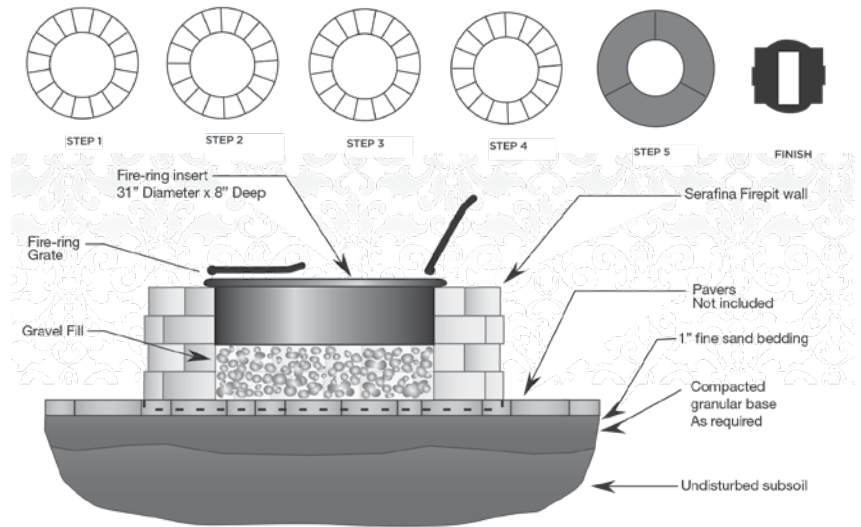

SERAFINA FIRE PIT

DIMENSIONS

Inside Diameter	30"
Outside Diameter	49"
Height	16"
Lbs per pallet	1,350

COPING*:	
Outside:	52"
Height w/ Coping	19"

INCLUDES

- Wall blocks
- Steel Insert

*Coping sold separately

CUSTOMIZING YOUR FIRE PIT IS EASY!

*Premium Colors

Rockface Coping:

UPGRADE SERAFINA FIRE PIT DELUXE PACKAGE INCLUDES:

Upgrade to the complete package that includes everything to get your Fire Pit all fired up!

- **A.** 60 pieces of Serafina Wall & Rockface Fire Pit Coping
- **B.** 1- 29" Fire Pan Match Throw, Natural Gas
- **C.** Flex Frame
- **D.** LP Conversion piece (NG/LP)
- **E.** 30 lbs of Lava Rocks

IGNITION SYSTEM UPGRADE AVAILABLE:
SPARK: FPB-29DBSTMSI
REMOTE: FPB-29DBSTFS